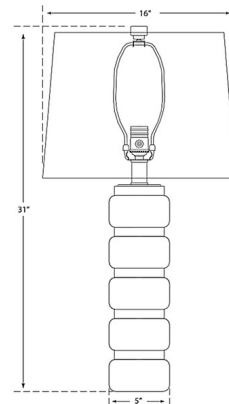

### Description

The Chunky Square Table Lamp brings a clean decorative look to your interior space. The stepped, round Alabaster body is topped with a square, tapered linen shade that casts a warm glow of light across your room. Dimmer switch is located on the lamp socket.

### Specifications

COLOR	.....	Linen
BODY FINISH	.....	Alabaster
WATTAGE	.....	150W
DIMMER	.....	Included
DIMENSIONS	.....	16"W x 31"H
BULB NOT INCLUDED	.....	1 x A21/Medium (E26)/150W/120V Incandescent
OTHER BULB OPTIONS	.....	1 x A21/Medium (E26)/120V LED