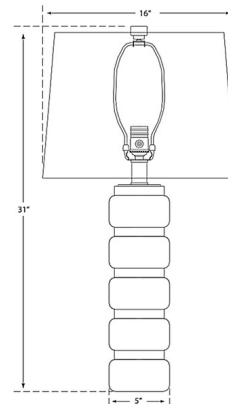

By Visual Comfort Signature

Description

The Chunky Square Table Lamp brings a clean decorative look to your interior space. The stepped, round Alabaster body is topped with a square, tapered linen shade that casts a warm glow of light across your room. Dimmer switch is located on the lamp socket.

Shown in alabaster / linen

Specifications

COLOR	Linen
BODY FINISH	Alabaster
WATTAGE	150W
DIMMER	Included
DIMENSIONS	16"W x 31"H
BULB NOT INCLUDED	1 x A21/Medium (E26)/150W/120V Incandescent
OTHER BULB OPTIONS	1 x A21/Medium (E26)/120V LED