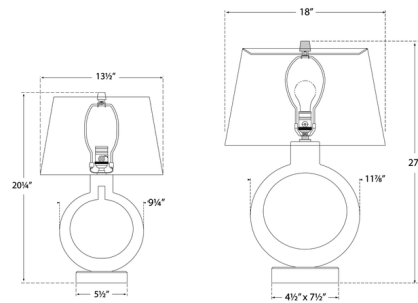

Description

The Ring Form Table Lamp adds a modern geometric element to your space with its open circular body and rectangular shade. Available in linen or paper, the shade diffuses the light to create a welcoming environment. The alabaster and crystal options are French wired, where the power cord exits at the bulb socket.

Shown in antique-burnished brass / linen

Specifications

COLOR	Linen
BODY FINISH	Antique-Burnished Brass
WATTAGE	75W
DIMMER	Included
DIMENSIONS	13.5"W x 20.25"H
BULB NOT INCLUDED	1 x A19/Medium (E26)/75W/120V Incandescent
OTHER BULB OPTIONS	1 x A19/Medium (E26)/120V LED