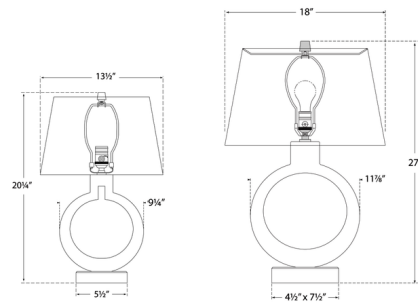

By Visual Comfort Signature

Description

The Ring Form Table Lamp adds a modern geometric element to your space with its open circular body and rectangular shade. Available in linen or paper, the shade diffuses the light to create a welcoming environment. The alabaster and crystal options are French wired, where the power cord exits at the bulb socket.

Shown in antique-burnished brass / linen

Specifications

COLOR	Linen
BODY FINISH	Antique-Burnished Brass
WATTAGE	75W
DIMMER	Included
DIMENSIONS	13.5"W x 20.25"H
BULB NOT INCLUDED	1 x A19/Medium (E26)/75W/120V Incandescent
OTHER BULB OPTIONS	1 x A19/Medium (E26)/120V LED