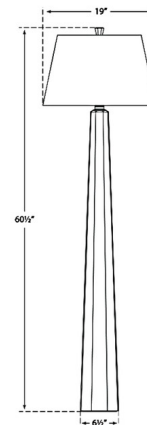

### Description

The Fluted Spire Floor Lamp brings a combination of contemporary and industrial vibes to your interior space. The wide ribbed column body is topped with a wide tapered shade that casts warm light across your room. Dimmer switch is located on the lamp socket.

### Specifications

COLOR . . . . . Linen  
BODY FINISH . . . . . Aged Iron  
WATTAGE . . . . . 150W  
DIMMER . . . . . Included  
DIMENSIONS . . . . . 19"W x 60.5"H  
BULB NOT INCLUDED . . . . . 1 x A19/Medium (E26)/150W/120V Incandescent  
OTHER BULB OPTIONS . . . . . 1 x A21/Medium (E26)/120V LED

### Technical Information

PRODUCT DIMENSIONS . . . . . Cord: 120"

Shown in aged iron / linen

CLICK TO VIEW PRODUCT

Notes: