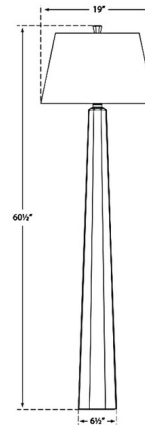

Shown in gilded iron / linen

CLICK TO VIEW PRODUCT

Notes: