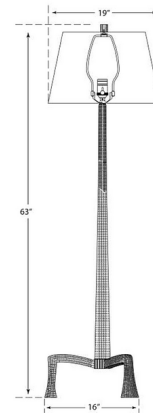

Lightology

lightology.com
866-954-4489
04-25-26

Project: _____
Company: _____
Location: _____ Fixture Type: _____
SPEC #: **VCG1243527**
Approved On: _____ Approved By: _____

Strie Floor Lamp

By Visual Comfort Signature

Description

The Strie Floor Lamp projects a distinctive look with its deeply ridged stem and tripod base. A simple tapered linen shade tops the lamp and casts a warm glow, creating an inviting atmosphere in your living room or office.

Shown in gilded iron / linen

Specifications

COLOR Linen
BODY FINISH Gilded Iron
WATTAGE 150W
DIMMER Included
DIMENSIONS 19\"W x 63\"H
BULB NOT INCLUDED 1 x A21/Medium (E26)/150W/120V Incandescent
OTHER BULB OPTIONS 1 x A21/Medium (E26)/120V LED