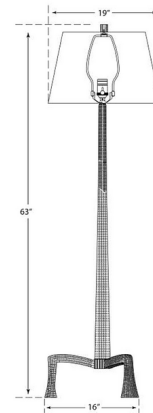

By Visual Comfort Signature

Description

The Strie Floor Lamp projects a distinctive look with its deeply ridged stem and tripod base. A simple tapered linen shade tops the lamp and casts a warm glow, creating an inviting atmosphere in your living room or office.

Shown in gilded iron / linen

Specifications

COLOR Linen
BODY FINISH Gilded Iron
WATTAGE 150W
DIMMER Included
DIMENSIONS 19"W x 63"H
BULB NOT INCLUDED 1 x A21/Medium (E26)/150W/120V Incandescent
OTHER BULB OPTIONS 1 x A21/Medium (E26)/120V LED