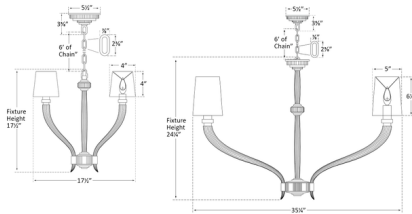

Shown in polished nickel / linen

Specifications

COLOR	Linen
BODY FINISH	Polished Nickel
WATTAGE	360W
DIMMER	Standard 120V
DIMENSIONS	35.25"W x 24.25"H
BULB NOT INCLUDED	6 x B10/Medium (E26)/60W/120V Incandescent
OTHER BULB OPTIONS	6 x B10/Medium (E26)/120V LED 6 x B11/Medium (E26)/120V LED