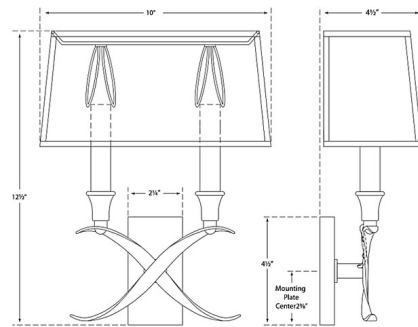

By Visual Comfort Signature

Description

The Cross Bouillotte Small Wall Sconce brings a clean elegance to your interior space. The decorative, cross frame holds dual candlesticks that are complemented by a shade that casts a warm glow of light across your room. Note: The Linen shade is shield shape while the Natural Paper shade is a rectangle. Note: Fixture does not cover a standard US junction box and requires a 2 x 4 inch junction box.

Shown in antique burnished brass / linen

Specifications

COLOR Linen
BODY FINISH Antique Burnished Brass
WATTAGE 80W
DIMMER Standard 120V
DIMENSIONS 11.5"W x 12.75"H x 4.5"D
BULB NOT INCLUDED 2 x B11/Candelabra (E12)/40W/120V Incandescent
OTHER BULB OPTIONS 2 x B10/Candelabra (E12)/120V Incandescent 2 x B10/Candelabra (E12)/120V LED 2 x B11/Candelabra (E12)/120V LED