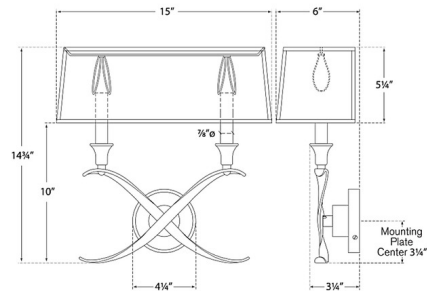

By Visual Comfort Signature

Description

The Cross Bouillotte Wall Sconce brings a clean elegance to your interior space. The decorative cross frame, on a round backplate, holds dual candlesticks that are complemented by a shade that casts a warm glow of light across your room. Note: The Linen shade is shield shape while the Natural Paper shade is a rectangle.

Shown in antique nickel / linen

Specifications

COLOR Linen
BODY FINISH Antique Nickel
WATTAGE 80W
DIMMER Standard 120V
DIMENSIONS 15.5"W x 15"H x 6"D
BULB NOT INCLUDED 2 x B11/Candelabra (E12)/40W/120V Incandescent
OTHER BULB OPTIONS 2 x B10/Candelabra (E12)/120V Incandescent 2 x B10/Candelabra (E12)/120V LED 2 x B11/Candelabra (E12)/120V LED