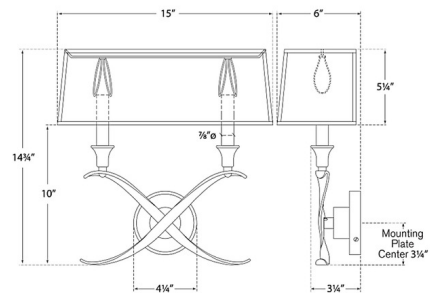

### Description

The Cross Bouillotte Wall Sconce brings a clean elegance to your interior space. The decorative cross frame, on a round backplate, holds dual candlesticks that are complemented by a shade that casts a warm glow of light across your room. Note: The Linen shade is shield shape while the Natural Paper shade is a rectangle.

### Specifications

COLOR	..... Linen
BODY FINISH	..... Antique Nickel
WATTAGE	..... 80W
DIMMER	..... Standard 120V
DIMENSIONS	..... 15.5"W x 15"H x 6"D
BULB NOT INCLUDED	..... 2 x B11/Candelabra (E12)/40W/120V Incandescent
OTHER BULB OPTIONS	..... 2 x B10/Candelabra (E12)/120V Incandescent
	..... 2 x B10/Candelabra (E12)/120V LED
	..... 2 x B11/Candelabra (E12)/120V LED