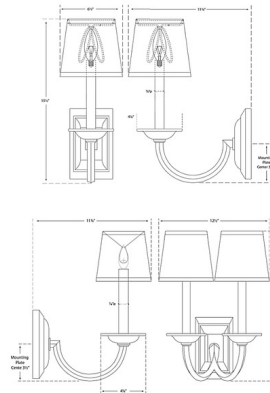

By Visual Comfort Signature

Description

The Flemish Wall Sconce brings a traditional look to your interior space. The classic candelabra is topped with tapered shades that cast a warm glow of light across your room.

Shown in aged iron / linen

Specifications

COLOR Linen
BODY FINISH Aged Iron
WATTAGE 60W
DIMMER Standard 120V
DIMENSIONS 6.5"W x 15.25"H x 11.75"D
BULB NOT INCLUDED 1 x B11/Candelabra (E12)/60W/120V Incandescent
OTHER BULB OPTIONS 1 x B10/Candelabra (E12)/120V Incandescent
 1 x B10/Candelabra (E12)/120V LED
 1 x B11/Candelabra (E12)/120V LED