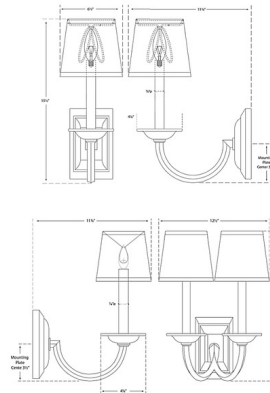

### Specifications

COLOR	..... Linen
BODY FINISH	..... Aged Iron
WATTAGE	..... 60W
DIMMER	..... Standard 120V
DIMENSIONS	..... 6.5"W x 15.25"H x 11.75"D
BULB NOT INCLUDED	..... 1 x B11/Candelabra (E12)/60W/120V Incandescent
OTHER BULB OPTIONS	..... 1 x B10/Candelabra (E12)/120V Incandescent 1 x B10/Candelabra (E12)/120V LED 1 x B11/Candelabra (E12)/120V LED