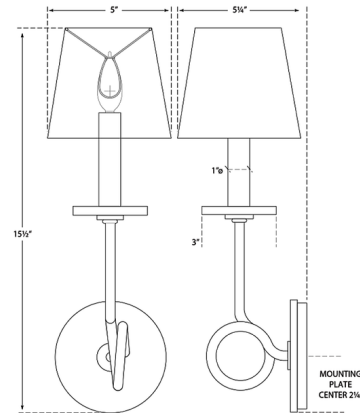

By Visual Comfort Signature

Description

The Symmetric Twist Wall Sconce bears a classic candlestick design updated with an unexpected loop in its arm. The decorative frame is topped with a linen or paper shade that casts a warm diffused light into your space.

Shown in antique-burnished brass / linen

Specifications

COLOR	Linon
BODY FINISH	Antique-Burnished Brass
WATTAGE	60W
DIMMER	Standard 120V
DIMENSIONS	5"W x 15.5"H x 5.25"D
BULB NOT INCLUDED	1 x B11/Candelabra (E12)/60W/120V Incandescent
OTHER BULB OPTIONS	1 x B11/Candelabra (E12)/120V LED