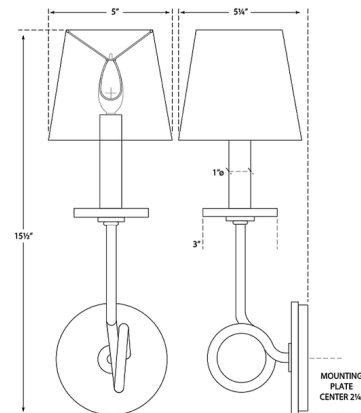

### Description

The Symmetric Twist Wall Sconce bears a classic candlestick design updated with an unexpected loop in its arm. The decorative frame is topped with a linen or paper shade that casts a warm diffused light into your space.

### Specifications

COLOR	Linon
BODY FINISH	Antique-Burnished Brass
WATTAGE	60W
DIMMER	Standard 120V
DIMENSIONS	5"W x 15.5"H x 5.25"D
BULB NOT INCLUDED	1 x B11/Candelabra (E12)/60W/120V Incandescent
OTHER BULB OPTIONS	1 x B11/Candelabra (E12)/120V LED