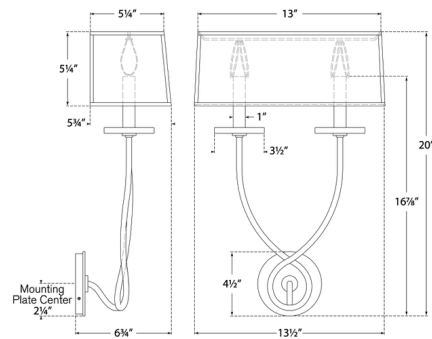

## Symmetric Twist Double Wall Sconce

By Visual Comfort Signature

### Description

The Symmetric Twist Double Wall Sconce presents an elegant look with its looped double arm topped with a soft wide shade. Made of linen or paper, the shade diffuses the light, casting warm ambient lighting into your space.

### Specifications

COLOR	..... Linen
BODY FINISH	..... Polished Nickel
WATTAGE	..... 120W
DIMMER	..... Standard 120V
DIMENSIONS	..... 14.5"W x 20.25"H x 6.75"D
BULB NOT INCLUDED	..... 2 x B11/Candelabra (E12)/60W/120V Incandescent
OTHER BULB OPTIONS	..... 2 x B11/Candelabra (E12)/120V LED