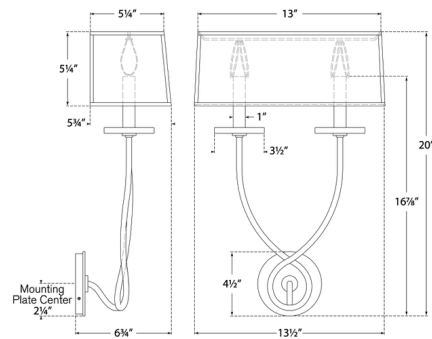

Lightology

lightology.com
866-954-4489
07-08-26

Project: _____

Company: _____

Location: _____ Fixture Type: _____

SPEC #: **VCG1243575**

Approved On: _____ Approved By: _____

Symmetric Twist Double Wall Sconce

By Visual Comfort Signature

Description

The Symmetric Twist Double Wall Sconce presents an elegant look with its looped double arm topped with a soft wide shade. Made of linen or paper, the shade diffuses the light, casting warm ambient lighting into your space.

Shown in polished nickel / linen

Specifications

COLOR Linen
BODY FINISH Polished Nickel
WATTAGE 120W
DIMMER Standard 120V
DIMENSIONS 14.5"W x 20.25"H x 6.75"D
BULB NOT INCLUDED 2 x B11/Candelabra (E12)/60W/120V Incandescent
OTHER BULB OPTIONS 2 x B11/Candelabra (E12)/120V LED