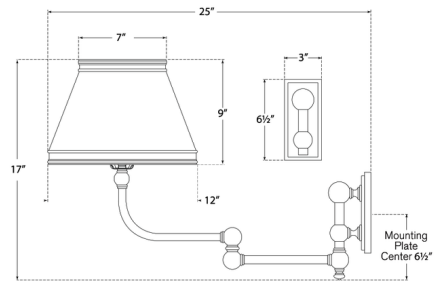

### Specifications

COLOR	Linon
BODY FINISH	Antique-Burnished Brass
WATTAGE	60W
DIMMER	Included
DIMENSIONS	12"W x 17"H x 25"D
BULB NOT INCLUDED	1 x A19/Medium (E26)/60W/120V Incandescent
OTHER BULB OPTIONS	1 x A19/Medium (E26)/120V LED