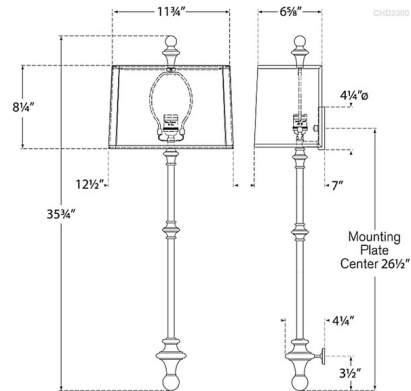

By Visual Comfort Signature

Description

The Cawdor Wall Sconce brings a timeless beauty to your interior space. The scepter inspired body is complemented with a rectangular, tapered shade that casts warm shadows across your room.

Shown in aged iron / linen

Specifications

COLOR	Linon
BODY FINISH	Aged Iron
WATTAGE	75W
DIMMER	Standard 120V
DIMENSIONS	12.5"W x 35.75"H x 7"D
BULB NOT INCLUDED	1 x A19/Medium (E26)/75W/120V Incandescent
OTHER BULB OPTIONS	1 x A19/Medium (E26)/120V LED