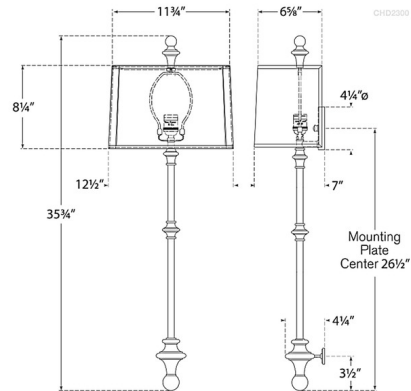

Lightology

lightology.com
866-954-4489
06-12-26

Project: _____
 Company: _____
 Location: _____ Fixture Type: _____
 SPEC #: **VCG1243580**
 Approved On: _____ Approved By: _____

Cawdor Wall Sconce

By Visual Comfort Signature

Description

The Cawdor Wall Sconce brings a timeless beauty to your interior space. The scepter inspired body is complemented with a rectangular, tapered shade that casts warm shadows across your room.

Shown in aged iron / linen

Specifications

COLOR	Linen
BODY FINISH	Aged Iron
WATTAGE	75W
DIMMER	Standard 120V
DIMENSIONS	12.5"W x 35.75"H x 7"D
BULB NOT INCLUDED	1 x A19/Medium (E26)/75W/120V Incandescent
OTHER BULB OPTIONS	1 x A19/Medium (E26)/120V LED