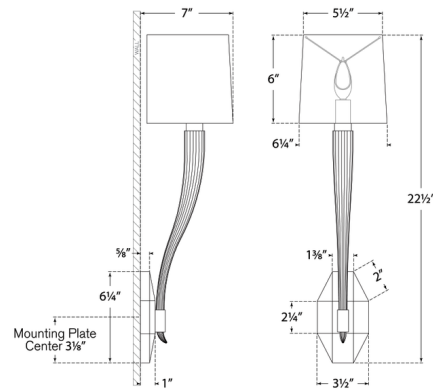

### Description

The Ruhlmann Single Wall Sconce adds texture and dimension to your space with its ribbed curved arm and faceted octagonal backplate. A smooth linen or paper shade softens the design and casts a warm ambient light, creating a welcoming environment. Note: Fixture does not cover a standard US junction box and requires a 2 x 4 inch junction box.

### Specifications

COLOR	.....	Linen
BODY FINISH	.....	Bronze
WATTAGE	.....	40W
DIMMER	.....	Standard 120V
DIMENSIONS	.....	6.25"W x 22.5"H x 7"D
BULB NOT INCLUDED	.....	1 x B11/Candelabra (E12)/40W/120V Incandescent
OTHER BULB OPTIONS	.....	1 x B11/Candelabra (E12)/120V LED