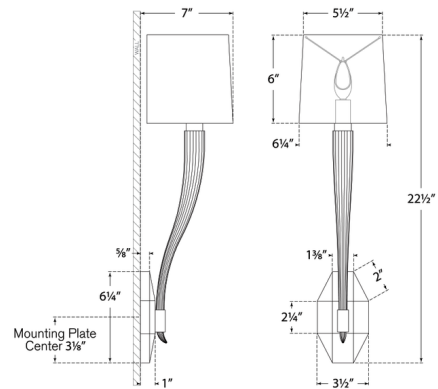

By Visual Comfort Signature

Description

The Ruhlmann Single Wall Sconce adds texture and dimension to your space with its ribbed curved arm and faceted octagonal backplate. A smooth linen or paper shade softens the design and casts a warm ambient light, creating a welcoming environment. Note: Fixture does not cover a standard US junction box and requires a 2 x 4 inch junction box.

Shown in bronze / linen

Specifications

COLOR Linen
BODY FINISH Bronze
WATTAGE 40W
DIMMER Standard 120V
DIMENSIONS 6.25"W x 22.5"H x 7"D
BULB NOT INCLUDED 1 x B11/Candelabra (E12)/40W/120V Incandescent
OTHER BULB OPTIONS 1 x B11/Candelabra (E12)/120V LED