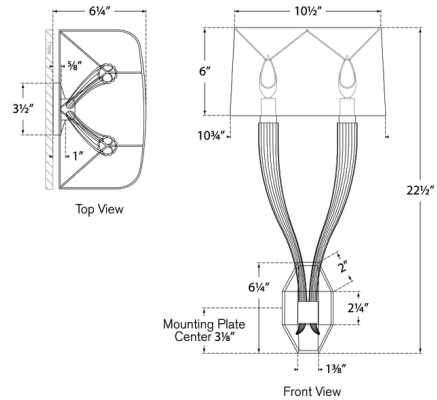

Description

The Ruhlmann Double Wall Sconce adds texture and dimension to your space with its ribbed curved arms and faceted octagonal backplate. A smooth linen or paper shade softens the design and casts a warm ambient light, creating a welcoming environment. Note: Fixture does not cover a standard US junction box and requires a 2 x 4 inch junction box.

Shown in antique-brushed brass / linen

Specifications

COLOR	Linen
BODY FINISH	Antique-Burnished Brass
WATTAGE	80W
DIMMER	Standard 120V
DIMENSIONS	10.75"W x 22.5"H x 6.25"D
BULB NOT INCLUDED	2 x B11/Candelabra (E12)/40W/120V Incandescent
OTHER BULB OPTIONS	2 x B11/Candelabra (E12)/120V LED