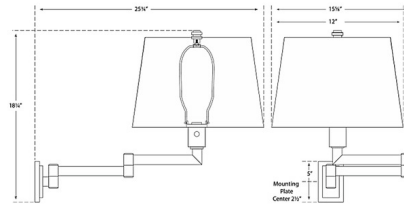

By Visual Comfort Signature

Description

The Chunky Swing Arm Wall Sconce brings a clean, simple look to your interior space. The smooth swing arm frame is topped with a tapered linen shade that casts warm light across your room. Includes matching cord cover. Note: May be hardwired, see installation instructions.

Shown in bronze / linen

Specifications

COLOR Linen
BODY FINISH Bronze
WATTAGE 100W
DIMMER Standard 120V
DIMENSIONS 26.25"W x 18.25"H x 25.75"D
BULB NOT INCLUDED 1 x A19/Medium (E26)/100W/120V Incandescent
OTHER BULB OPTIONS 1 x A19/Medium (E26)/120V LED

Technical Information

PRODUCT DIMENSIONS Cord: 144"
--------------------	------------------

CLICK TO VIEW PRODUCT

Notes: