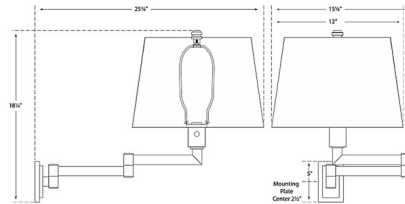

By Visual Comfort Signature

Description

The Chunky Swing Arm Wall Sconce brings a clean, simple look to your interior space. The smooth swing arm frame is topped with a tapered linen shade that casts warm light across your room. Includes matching cord cover. Note: May be hardwired, see installation instructions.

Shown in bronze / linen

Specifications

COLOR Linen
BODY FINISH Bronze
WATTAGE 100W
DIMMER Standard 120V
DIMENSIONS 26.25"W x 18.25"H x 25.75"D
BULB NOT INCLUDED 1 x A19/Medium (E26)/100W/120V Incandescent
OTHER BULB OPTIONS 1 x A19/Medium (E26)/120V LED

Technical Information

PRODUCT DIMENSIONS Cord: 144"

CLICK TO VIEW PRODUCT

Notes: