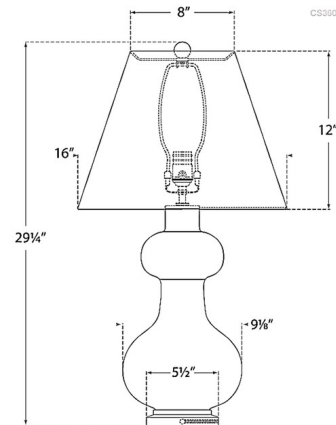

By Visual Comfort Signature

Description

The Chambers Table Lamp brings a clean classic look to your interior space. The decorative body rests on a brass base and is topped with a tapered linen shade that casts warm shadows across your room. Dimmer switch is located on the lamp socket.

Shown in ivory

Specifications

COLOR	N/A
BODY FINISH	Ivory
WATTAGE	100W
DIMMER	N/A
DIMENSIONS	16"W x 29.25"H
BULB NOT INCLUDED	1 x A19/Medium (E26)/100W/120V Incandescent
OTHER BULB OPTIONS	1 x A19/Medium (E26)/120V LED