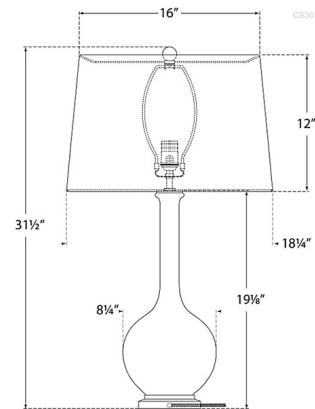

By Visual Comfort Signature

Description

The Coy Table Lamp brings a clean look to your interior space. The smooth genie bottle shaped body is topped with a slightly tapered linen shade that casts a warm light across your room.

Dimmer switch is located on the lamp socket.

Note: Reactive Ceramic Glazes will vary in color and texture, each piece is unique.

Shown in matte sky blue / linen

Specifications

COLOR	Linen
BODY FINISH	Matte Sky Blue
WATTAGE	100W
DIMMER	Included
DIMENSIONS	18.25"W x 31.5"H
BULB NOT INCLUDED	1 x A19/Medium (E26)/100W/120V Incandescent
OTHER BULB OPTIONS	1 x A19/Medium (E26)/120V LED

Technical Information

PRODUCT DIMENSIONS	Cord: 120"
--------------------	-------	------------

CLICK TO VIEW PRODUCT

Notes: