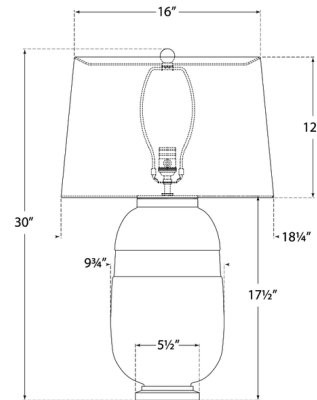

### Specifications

COLOR	Linon
BODY FINISH	Mixed Blue Brown
WATTAGE	100W
DIMMER	Included
DIMENSIONS	18.25"W x 30"H
BULB NOT INCLUDED	1 x A19/Medium (E26)/100W/120V Incandescent
OTHER BULB OPTIONS	1 x A19/Medium (E26)/120V LED