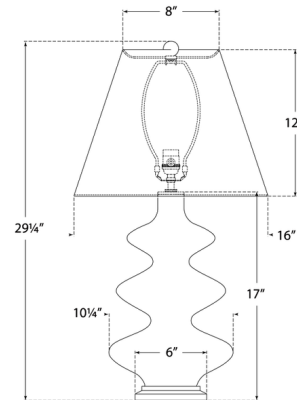

Shown in ivory / linen

Specifications

COLOR	..... Linen
BODY FINISH	..... Ivory
WATTAGE	..... 100W
DIMMER	..... Included
DIMENSIONS	..... 16"W x 29.25"H
BULB NOT INCLUDED	..... 1 x A19/Medium (E26)/100W/120V Incandescent
OTHER BULB OPTIONS	..... 1 x A19/Medium (E26)/120V LED

CLICK TO VIEW PRODUCT

Notes: