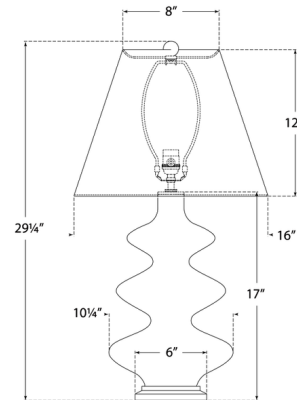

### Specifications

COLOR	..... Linen
BODY FINISH	..... Ivory
WATTAGE	..... 100W
DIMMER	..... Included
DIMENSIONS	..... 16"W x 29.25"H
BULB NOT INCLUDED	..... 1 x A19/Medium (E26)/100W/120V Incandescent
OTHER BULB OPTIONS	..... 1 x A19/Medium (E26)/120V LED