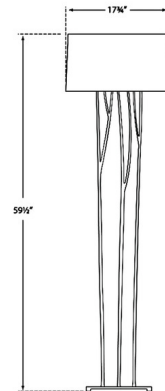

### Description

The Aspen Floor Lamp brings a farmhouse look with a playful modern twist to your interior space. The hand forged iron frame is complemented by a Linen or Natural Paper shade, that casts warm shadows across your room. On/Off switch is located on the line.

### Specifications

COLOR	Linen
BODY FINISH	Blackened Rust
WATTAGE	120W
DIMMER	N/A
DIMENSIONS	17.75"W x 59.5"H
BULB NOT INCLUDED	2 x A19/Medium (E26)/60W/120V Incandescent

### Technical Information

PRODUCT DIMENSIONS	Cord: 120"
--------------------	------------

Shown in blackened rust / linen

CLICK TO VIEW PRODUCT

Notes: