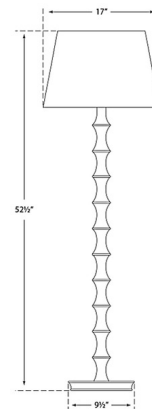

Shown in belgian white / linen