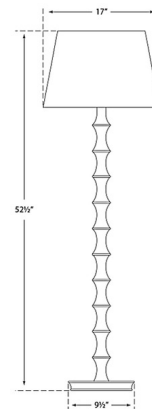

## Bamboo Floor Lamp

By Visual Comfort Signature

### Description

The Bamboo Floor Lamp brings a hint of nature to your interior space. The slim bamboo inspired body is topped with a tapered shades that casts warm shadows across your room. Hi/Lo switch is located on the lamp socket.

### Specifications

COLOR	..... Linen
BODY FINISH	..... Belgian White
WATTAGE	..... 150W
DIMMER	..... N/A
DIMENSIONS	..... 17"W x 52.5"H
BULB NOT INCLUDED	..... 1 x A21/Medium (E26)/150W/120V Incandescent
OTHER BULB OPTIONS	..... 1 x A21/Medium (E26)/120V LED