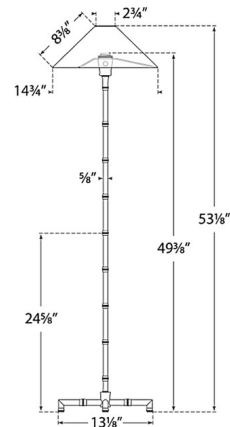

### Description

The Grenol Floor Lamp brings an organic charm to your interior space. The smooth bamboo inspired stem rests on crossed legs and is topped with a wide cone shade that casts warm light across your room. Dimmer switch is located on the lamp socket.

### Specifications

COLOR	..... Linen
BODY FINISH	..... Bronze
WATTAGE	..... 6W
DIMMER	..... Included
DIMENSIONS	..... 14.75"W x 53.125"H
BULB NOT INCLUDED	..... 1 x B11/Candelabra (E12)/6W/120V LED

Shown in bronze / linen