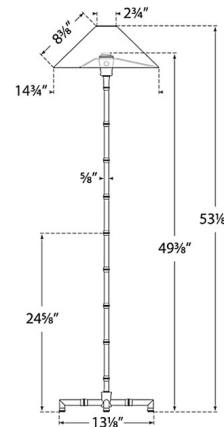

CLICK TO VIEW PRODUCT

Notes: