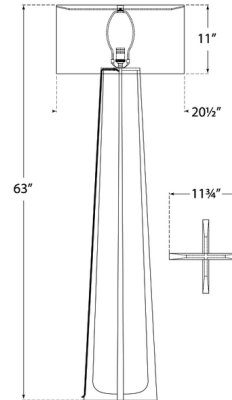

By Visual Comfort Signature

Description

The Scala Floor Lamp presents a modern, airy feel with its open frame body. Four legs extend up from a cross base, elegantly tapering towards the top. Subtle indentations throughout lend an organic quality and bring texture to the design. Whether placed in a living room, office, or bedroom, the Scala infuses your space with warm ambient light while adding a touch of sophisticated style. This lamp is French wired; the power cord exits at the bulb socket.

Shown in gilded iron / linen

Specifications

COLOR Linen
BODY FINISH Gilded Iron
WATTAGE 100W
DIMMER Included
DIMENSIONS 20.5"W x 63"H
BULB NOT INCLUDED 1 x A19/Medium (E26)/100W/120V Incandescent
OTHER BULB OPTIONS 1 x A19/Medium (E26)/120V LED