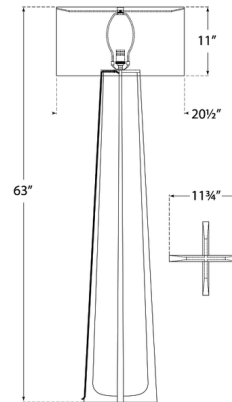

By Visual Comfort Signature

Description

The Scala Floor Lamp presents a modern, airy feel with its open frame body. Four legs extend up from a cross base, elegantly tapering towards the top. Subtle indentations throughout lend an organic quality and bring texture to the design. Whether placed in a living room, office, or bedroom, the Scala infuses your space with warm ambient light while adding a touch of sophisticated style. This lamp is French wired; the power cord exits at the bulb socket.

Shown in gilded iron / linen

Specifications

COLOR Linen
BODY FINISH Gilded Iron
WATTAGE 100W
DIMMER Included
DIMENSIONS 20.5"W x 63"H
BULB NOT INCLUDED 1 x A19/Medium (E26)/100W/120V Incandescent
OTHER BULB OPTIONS 1 x A19/Medium (E26)/120V LED