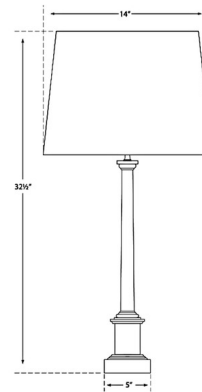

Specifications

COLOR Linen
BODY FINISH Light Blue
WATTAGE 150W
DIMMER Included
DIMENSIONS 14"W x 32.5"H
BULB NOT INCLUDED 1 x A21/Medium (E26)/150W/120V Incandescent
OTHER BULB OPTIONS 1 x A21/Medium (E26)/120V LED

Technical Information

PRODUCT DIMENSIONS Cord: 144"

Shown in light blue / linen

CLICK TO VIEW PRODUCT

Notes: