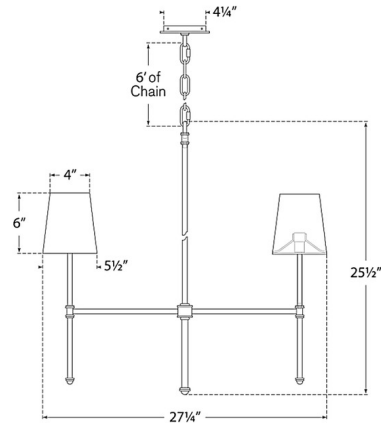

### Specifications

COLOR	..... Linen
BODY FINISH	..... Hand-Rubbed Antique Brass
WATTAGE	..... 20W
DIMMER	..... Standard 120V
DIMENSIONS	..... 27.25"W x 25.5"H
BULB NOT INCLUDED	..... 4 x B11/Candelabra (E12)/5W/120V LED