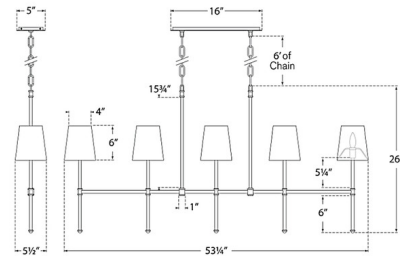

Shown in bronze / linen

Specifications

COLOR Linen
BODY FINISH Bronze
WATTAGE 25W
DIMMER Standard 120V
DIMENSIONS 53.25"L x 5.5"W x 26"H
BULB NOT INCLUDED 5 x B11/Candelabra (E12)/5W/120V LED

Technical Information

PRODUCT DIMENSIONS Adjustable Chain Lengths: 72"

CLICK TO VIEW PRODUCT

Notes: