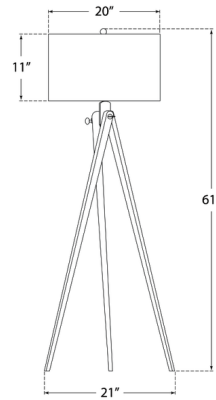

Shown in french waxed wood / linen

Specifications

COLOR	Linen
BODY FINISH	French Waxed Wood
WATTAGE	150W
DIMMER	Included
DIMENSIONS	21"W x 61"H
BULB NOT INCLUDED	1 x A21/Medium (E26)/150W/120V Incandescent
OTHER BULB OPTIONS	1 x A21/Medium (E26)/120V LED