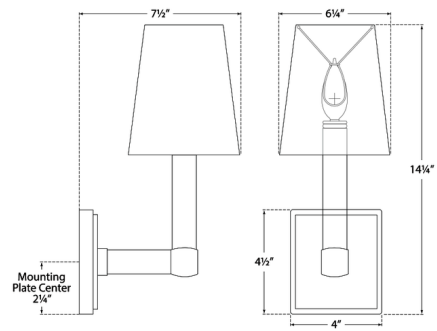

By Visual Comfort Signature

Description

The Square Tube Wall Sconce presents a tailored look for your space with its angled arm paired with a tapered linen shade. Place one in your entryway or several in your living room or dining room to add a layer of warm ambient lighting.

Shown in polished nickel / linen

Specifications

COLOR	Linen
BODY FINISH	Polished Nickel
WATTAGE	60W
DIMMER	Standard 120V
DIMENSIONS	6.25"W x 14.25"H x 7.5"D
BULB NOT INCLUDED	1 x B11/Candelabra (E12)/60W/120V Incandescent
OTHER BULB OPTIONS	1 x B11/Candelabra (E12)/120V LED