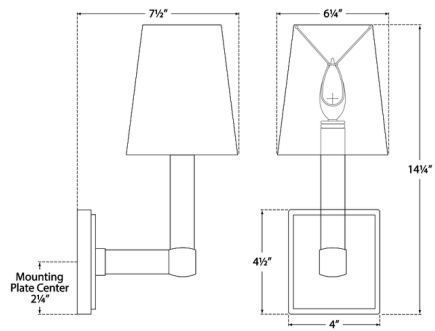

Description

The Square Tube Wall Sconce presents a tailored look for your space with its angled arm paired with a tapered linen shade. Place one in your entryway or several in your living room or dining room to add a layer of warm ambient lighting.

Shown in polished nickel / linen

Specifications

COLOR	Linon
BODY FINISH	Polished Nickel
WATTAGE	60W
DIMMER	Standard 120V
DIMENSIONS	6.25"W x 14.25"H x 7.5"D
BULB NOT INCLUDED	1 x B11/Candelabra (E12)/60W/120V Incandescent
OTHER BULB OPTIONS	1 x B11/Candelabra (E12)/120V LED