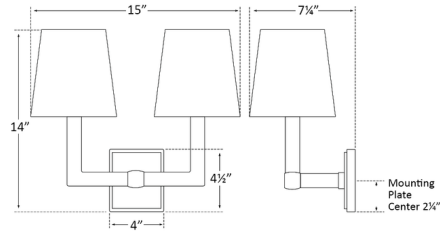

Shown in bronze / linen

Specifications

COLOR	Linon
BODY FINISH	Bronze
WATTAGE	120W
DIMMER	Standard 120V
DIMENSIONS	15"W x 14"H x 7.25"D
BULB NOT INCLUDED	2 x B11/Candelabra (E12)/60W/120V Incandescent
OTHER BULB OPTIONS	2 x B11/Candelabra (E12)/120V LED