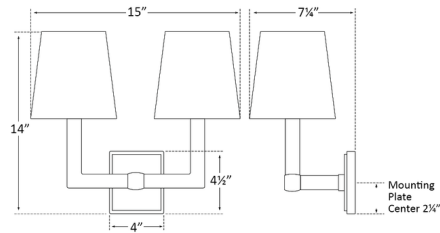

Description

The Square Tube Double Wall Sconce offers a clean, timeless look for your space with its simple, angled arms and tapered linen or paper shades. Place one in your entryway or several in your living room or dining area to add a layer of warm ambient lighting. Note: The Bronze finish is only available with linen shades.

Shown in bronze / linen

Specifications

COLOR	Linens
BODY FINISH	Bronze
WATTAGE	120W
DIMMER	Standard 120V
DIMENSIONS	15"W x 14"H x 7.25"D
BULB NOT INCLUDED	2 x B11/Candelabra (E12)/60W/120V Incandescent
OTHER BULB OPTIONS	2 x B11/Candelabra (E12)/120V LED