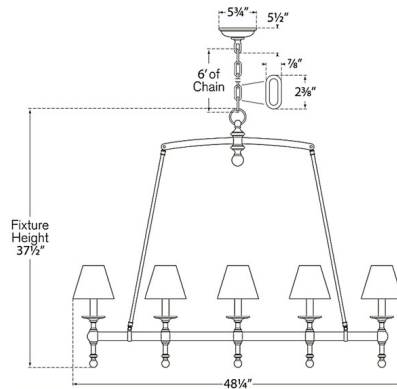

### Specifications

COLOR . . . . . Linen  
BODY FINISH . . . . . Hand-Rubbed Antique Brass  
WATTAGE . . . . . 200W  
DIMMER . . . . . Standard 120V  
DIMENSIONS . . . . . 48.25"L x 6"W x 37.5"H  
BULB NOT INCLUDED . . . . . 5 x B11/Candelabra (E12)/40W/120V Incandescent  
OTHER BULB OPTIONS . . . . . 5 x B11/Candelabra (E12)/120V LED

### Technical Information

PRODUCT DIMENSIONS . . . . . Adjustable Chain Length: 72"

CLICK TO VIEW PRODUCT

Notes: