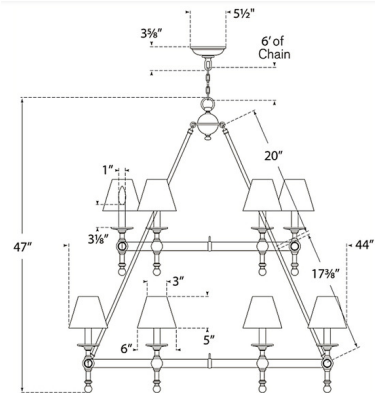

### Specifications

COLOR . . . . . Linen  
BODY FINISH . . . . . Hand-Rubbed Antique Brass  
WATTAGE . . . . . 58.5W  
DIMMER . . . . . Standard 120V  
DIMENSIONS . . . . . 44"W x 47"H  
BULB NOT INCLUDED . . . . . 9 x B11/Candelabra (E12)/6.5W/120V LED  
OTHER BULB OPTIONS . . . . . B11/Candelabra (E12)/40W/120V Incandescent

### Technical Information

PRODUCT DIMENSIONS . . . . . Adjustable Chain Length: 72"

Shown in hand-rubbed antique brass / linen

CLICK TO VIEW PRODUCT

Notes: