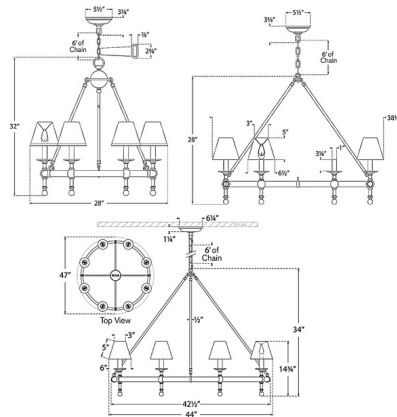

### Specifications

COLOR . . . . . Linen  
BODY FINISH . . . . . Polished Nickel  
WATTAGE . . . . . 39W  
DIMMER . . . . . Standard 120V  
DIMENSIONS . . . . . 28"W x 32"H  
BULB NOT INCLUDED . . . . . 6 x B11/Candelabra (E12)/6.5W/120V LED  
OTHER BULB OPTIONS . . . . . B11/Candelabra (E12)/40W/120V Incandescent

### Technical Information

PRODUCT DIMENSIONS . . . . . Adjustable Chain Length: 72"

CLICK TO VIEW PRODUCT

Notes: