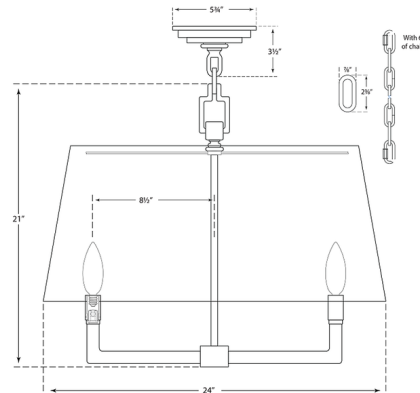

Lightology

lightology.com
866-954-4489
04-25-26

Project: _____

Company: _____

Location: _____ Fixture Type: _____

SPEC #: **VCG1243688**

Approved On: _____ Approved By: _____

Square Tube Pendant By Visual Comfort Signature

Description

The Square Tube Pendant combines classic and contemporary elements in its versatile design. A tapered linen shade is placed over a sleek, modern candlestick cluster for a polished look. Casting a warm glow, the pendant creates a welcoming environment in your space.

Shown in hand-rubbed antique brass / linen

Specifications

COLOR	Linen
BODY FINISH	Hand-Rubbed Antique Brass
WATTAGE	360W
DIMMER	Standard 120V
DIMENSIONS	24"W x 21"H
BULB NOT INCLUDED	6 x B11/Candelabra (E12)/60W/120V Incandescent
OTHER BULB OPTIONS	6 x B11/Candelabra (E12)/120V LED