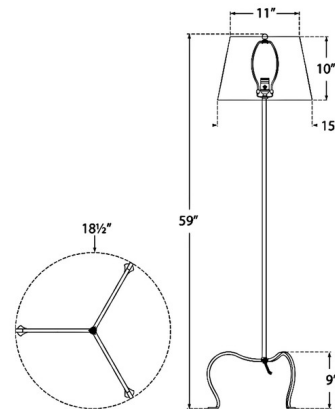

### Description

The Albert Floor Lamp brings a classic look to your interior space. The slim stem is complemented with a curved tripod base and topped with a tapered shade that casts warm light across your room. Dimmer switch is located on the lamp socket.

### Specifications

COLOR	Silk Box Pleat
BODY FINISH	Aged Iron
WATTAGE	75W
DIMMER	Included
DIMENSIONS	18.5"W x 59"H
BULB NOT INCLUDED	1 x A19/Medium (E26)/75W/120V Incandescent
OTHER BULB OPTIONS	1 x A19/Medium (E26)/120V LED