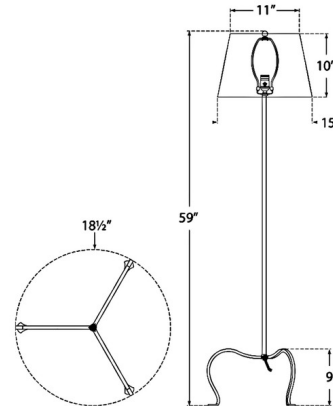

By Visual Comfort Signature

Description

The Albert Floor Lamp brings a classic look to your interior space. The slim stem is complemented with a curved tripod base and topped with a tapered shade that casts warm light across your room. Dimmer switch is located on the lamp socket.

Shown in aged iron / silk box pleat

Specifications

COLOR	Silk Box Pleat
BODY FINISH	Aged Iron
WATTAGE	75W
DIMMER	Included
DIMENSIONS	18.5"W x 59"H
BULB NOT INCLUDED	1 x A19/Medium (E26)/75W/120V Incandescent
OTHER BULB OPTIONS	1 x A19/Medium (E26)/120V LED