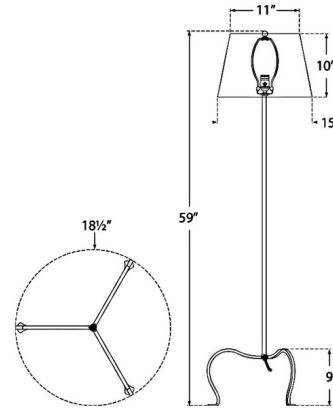

Description

The Albert Floor Lamp brings a classic look to your interior space. The slim stem is complemented with a curved tripod base and topped with a tapered shade that casts warm light across your room. Dimmer switch is located on the lamp socket.

Shown in aged iron / silk box pleat

Specifications

COLOR Silk Box Pleat
BODY FINISH Aged Iron
WATTAGE 75W
DIMMER Included
DIMENSIONS 18.5"W x 59"H
BULB NOT INCLUDED 1 x A19/Medium (E26)/75W/120V Incandescent
OTHER BULB OPTIONS 1 x A19/Medium (E26)/120V LED