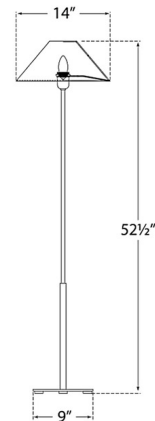

CLICK TO VIEW PRODUCT

Notes: