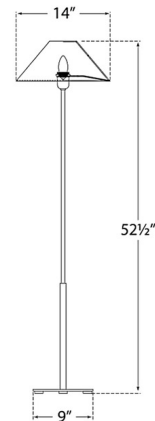

### Specifications

COLOR . . . . . Linen  
BODY FINISH . . . . . Hand-Rubbed Antique Brass  
WATTAGE . . . . . 40W  
DIMMER . . . . . N/A  
DIMENSIONS . . . . . 14"W x 52.25"H  
BULB NOT INCLUDED . . . . . 1 x B10/Medium (E26)/40W/120V Incandescent  
OTHER BULB OPTIONS . . . . . 1 x B10/Medium (E26)/120V LED

### Technical Information

PRODUCT DIMENSIONS . . . . . Cord: 120"

Shown in hand-rubbed antique brass / linen

CLICK TO VIEW PRODUCT

Notes: