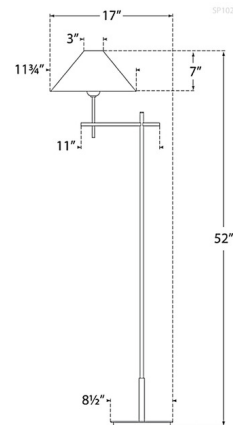

### Specifications

COLOR . . . . . Linen  
BODY FINISH . . . . . Bronze  
WATTAGE . . . . . 40W  
DIMMER . . . . . N/A  
DIMENSIONS . . . . . 17"W x 52"H x 11.75"D  
BULB NOT INCLUDED . . . . . 1 x B10/Medium (E26)/40W/120V Incandescent  
OTHER BULB OPTIONS . . . . . 1 x B10/Medium (E26)/120V LED

### Technical Information

PRODUCT DIMENSIONS . . . . . Cord: 120"

Shown in bronze / linen

CLICK TO VIEW PRODUCT

Notes: