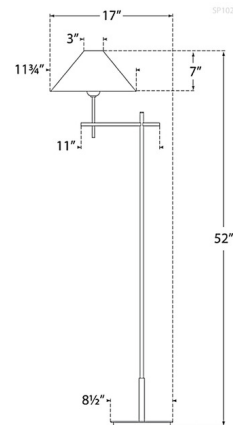

Specifications

COLOR Linen
BODY FINISH Bronze
WATTAGE 40W
DIMMER N/A
DIMENSIONS 17"W x 52"H x 11.75"D
BULB NOT INCLUDED 1 x B10/Medium (E26)/40W/120V Incandescent
OTHER BULB OPTIONS 1 x B10/Medium (E26)/120V LED

Technical Information

PRODUCT DIMENSIONS Cord: 120"

Shown in bronze / linen

CLICK TO VIEW PRODUCT

Notes: