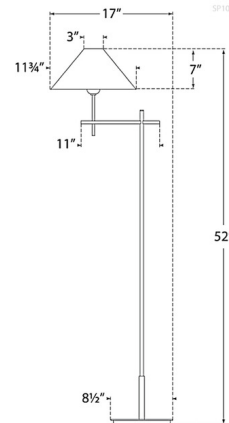

Specifications

COLOR Linen
BODY FINISH Bronze
WATTAGE 40W
DIMMER N/A
DIMENSIONS 17"W x 52"H x 11.75"D
BULB NOT INCLUDED 1 x B10/Medium (E26)/40W/120V Incandescent
OTHER BULB OPTIONS 1 x B10/Medium (E26)/120V LED

Technical Information

PRODUCT DIMENSIONS Cord: 120"

Shown in bronze / linen

CLICK TO VIEW PRODUCT

Notes: