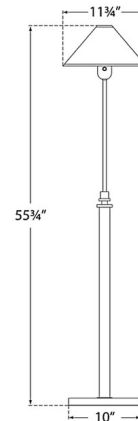

By Visual Comfort Signature

Description

The Hargett Floor Lamp brings a classic, traditional look to your interior space. The slim stem is topped with a wide cone shaped shade that casts a warm glow of light across your room. Dimmer switch is located to the lamp socket.

Specifications

COLOR Linen
BODY FINISH Bronze
WATTAGE 60W
DIMMER Included
DIMENSIONS 11.75"W x 53.25"H
BULB NOT INCLUDED 1 x A19/Medium (E26)/60W/120V Incandescent
OTHER BULB OPTIONS 1 x A19/Medium (E26)/120V LED

Technical Information

PRODUCT DIMENSIONS Cord: 120"

Shown in bronze / linen

CLICK TO VIEW PRODUCT

Notes: