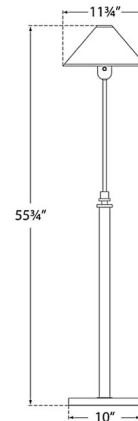

### Description

The Hargett Floor Lamp brings a classic, traditional look to your interior space. The slim stem is topped with a wide cone shaped shade that casts a warm glow of light across your room. Dimmer switch is located to the lamp socket.

### Specifications

COLOR . . . . . Linen  
BODY FINISH . . . . . Bronze  
WATTAGE . . . . . 60W  
DIMMER . . . . . Included  
DIMENSIONS . . . . . 11.75"W x 53.25"H  
BULB NOT INCLUDED . . . . . 1 x A19/Medium (E26)/60W/120V Incandescent  
OTHER BULB OPTIONS . . . . . 1 x A19/Medium (E26)/120V LED

### Technical Information

PRODUCT DIMENSIONS . . . . . Cord: 120"

Shown in bronze / linen

CLICK TO VIEW PRODUCT

Notes: