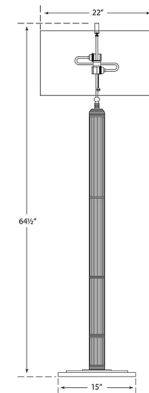

Lightology

lightology.com
866-954-4489
04-28-26

Project: _____

Company: _____

Location: _____ Fixture Type: _____

SPEC #: **VCG1243700**

Approved On: _____ Approved By: _____

Longacre Floor Lamp By Visual Comfort Signature

Description

The Longacre Floor Lamp exudes boldness with its thick rounded stem, balanced by a soft linen or paper drum shade that glows warmly as light shines through. Step detailing on the base and fine ridges at the top of the stem add sophistication to the design.

Shown in hand-rubbed antique brass / linen

Specifications

COLOR	Linen
BODY FINISH	Hand-Rubbed Antique Brass
WATTAGE	150W
DIMMER	N/A
DIMENSIONS	22"W x 64.5"H
BULB NOT INCLUDED	2 x A19/Medium (E26)/75W/120V Incandescent
OTHER BULB OPTIONS	2 x A19/Medium (E26)/120V LED