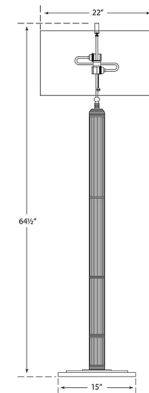

By Visual Comfort Signature

Description

The Longacre Floor Lamp exudes boldness with its thick rounded stem, balanced by a soft linen or paper drum shade that glows warmly as light shines through. Step detailing on the base and fine ridges at the top of the stem add sophistication to the design.

Shown in polished nickel / linen

Specifications

COLOR	Linen
BODY FINISH	Polished Nickel
WATTAGE	150W
DIMMER	N/A
DIMENSIONS	22"W x 64.5"H
BULB NOT INCLUDED	2 x A19/Medium (E26)/75W/120V Incandescent
OTHER BULB OPTIONS	2 x A19/Medium (E26)/120V LED