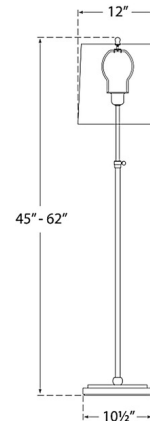

By Visual Comfort Signature

Description

The Bryant Adjustable Floor Lamp adds a clean classic look to your interior space. The slim body has a key adjustment to allow this table to be 45 - 62 inches. Topped with a linen or natural paper shade that casts warm light across your room. Hi/Lo switch is located on the lamp socket.

Shown in bronze / hand-rubbed antique brass / linen

Specifications

COLOR	Linon
BODY FINISH	Bronze / Hand-Rubbed Antique Brass
WATTAGE	100W
DIMMER	N/A
DIMENSIONS	12"W x 62"H
BULB NOT INCLUDED	1 x A19/Medium (E26)/100W/120V Incandescent
OTHER BULB OPTIONS	1 x A19/Medium (E26)/120V LED