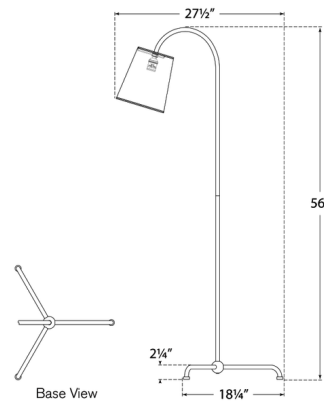

Shown in aged iron / linen

CLICK TO VIEW PRODUCT

Notes: