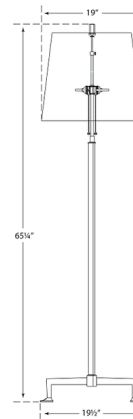

By Visual Comfort Signature

Description

The Parish Floor Lamp offers a simple look, pairing a slender stem with a large linen shade emitting a warm glow. Angled legs form a tripod base that provides stability and visual interest. The versatile design blends well with a range of interior styles, from traditional and vintage to contemporary.

Shown in aged iron / linen

Specifications

COLOR	Linen
BODY FINISH	Aged Iron
WATTAGE	120W
DIMMER	N/A
DIMENSIONS	19.5"W x 65.25"H
BULB NOT INCLUDED	2 x A19/Medium (E26)/60W/120V Incandescent
OTHER BULB OPTIONS	2 x A19/Medium (E26)/120V LED