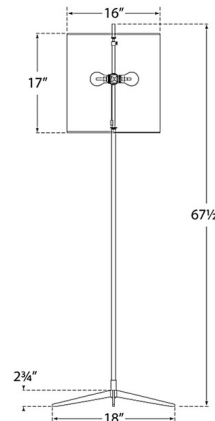

Specifications

COLOR Linen
BODY FINISH Bronze / Hand-Rubbed Antique Brass
WATTAGE 120W
DIMMER N/A
DIMENSIONS 16"W x 67.5"H
BULB NOT INCLUDED 2 x A19/Medium (E26)/60W/120V Incandescent
OTHER BULB OPTIONS 2 x A19/Medium (E26)/120V LED

Technical Information

PRODUCT DIMENSIONS Cord: 120"

Shown in bronze / hand-rubbed antique brass / linen

CLICK TO VIEW PRODUCT

Notes: