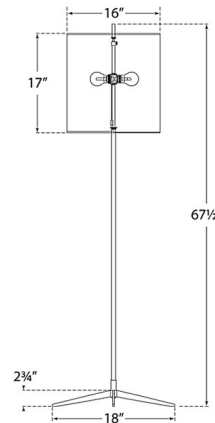

### Specifications

COLOR . . . . . Linen  
BODY FINISH . . . . . Bronze / Hand-Rubbed Antique Brass  
WATTAGE . . . . . 120W  
DIMMER . . . . . N/A  
DIMENSIONS . . . . . 16"W x 67.5"H  
BULB NOT INCLUDED . . . . . 2 x A19/Medium (E26)/60W/120V Incandescent  
OTHER BULB OPTIONS . . . . . 2 x A19/Medium (E26)/120V LED

### Technical Information

PRODUCT DIMENSIONS . . . . . Cord: 120"

Shown in bronze / hand-rubbed antique brass / linen

CLICK TO VIEW PRODUCT

Notes: