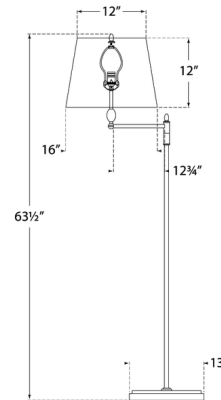

### Specifications

COLOR	.....	Linen
BODY FINISH	.....	Polished Nickel
WATTAGE	.....	150W
DIMMER	.....	Included
DIMENSIONS	.....	16"W x 63.5"H
BULB NOT INCLUDED	.....	1 x A21/Medium (E26)/150W/120V Incandescent
OTHER BULB OPTIONS	.....	1 x A21/Medium (E26)/120V LED