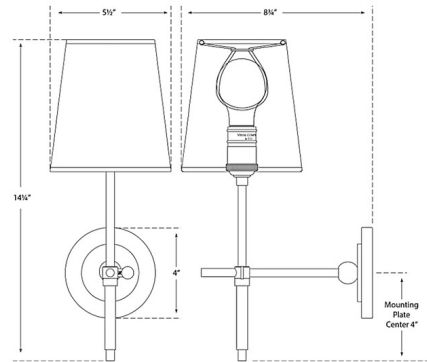

Lightology

lightology.com
866-954-4489
05-13-26

Project: _____

Company: _____

Location: _____ Fixture Type: _____

SPEC #: **VCG1243724**

Approved On: _____ Approved By: _____

Bryant Fabric Trim Wall Sconce By Visual Comfort Signature

Description

Bryant Fabric Trim Wall Sconce adds a clean classic look to your interior space. The smooth frame is accented with a key detail and holds a slim cone shaped linen or paper diffuser with a colored trim that casts warm shadows across your room. Note: Fixture does not cover a standard US junction box and requires a 2 x 4 inch junction box.

Shown in linen / black trim / bronze

Specifications

COLOR	N/A
BODY FINISH	Linen / Black Trim / Bronze
WATTAGE	40W
DIMMER	Standard 120V
DIMENSIONS	5.5"W x 14.25"H x 8.75"D
BULB NOT INCLUDED	1 x A19/Medium (E26)/40W/120V Incandescent
OTHER BULB OPTIONS	1 x A19/Medium (E26)/120V LED