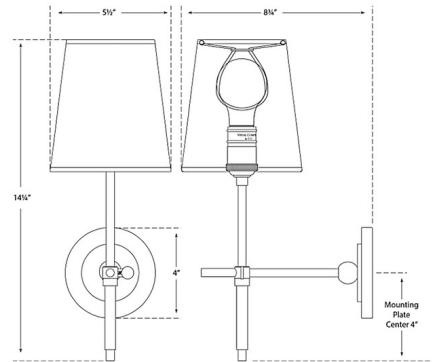

Specifications

COLOR Linen
BODY FINISH Hand-Rubbed Antique Brass
WATTAGE 7W
DIMMER Standard 120V
DIMENSIONS 5.5"W x 14.25"H x 8.75"D
BULB NOT INCLUDED 1 x A19/Medium (E26)/7W/120V LED
OTHER BULB OPTIONS 1 x A19/Medium (E26)/40W/120V LED

Technical Information

PRODUCT DIMENSIONS Backplate: 4" Diameter

Shown in hand-rubbed antique brass / linen

CLICK TO VIEW PRODUCT

Notes: