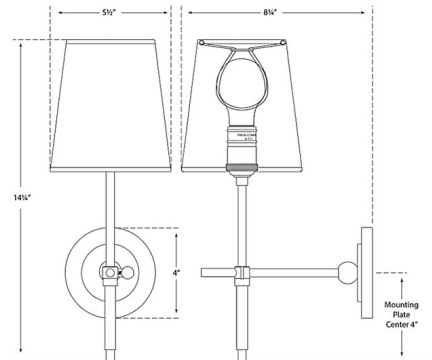

### Description

The Bryant Fabric Wall Sconce adds a clean classic look to your interior space. The smooth frame is accented with a key detail and holds a slim cone shaped linen or paper diffuser that casts warm shadows across your room.

### Specifications

COLOR . . . . . Linen  
BODY FINISH . . . . . Hand-Rubbed Antique Brass  
WATTAGE . . . . . 7W  
DIMMER . . . . . Standard 120V  
DIMENSIONS . . . . . 5.5"W x 14.25"H x 8.75"D  
BULB NOT INCLUDED . . . . . 1 x A19/Medium (E26)/7W/120V LED  
OTHER BULB OPTIONS . . . . . 1 x A19/Medium (E26)/40W/120V LED

### Technical Information

PRODUCT DIMENSIONS . . . . . Backplate: 4" Diameter

CLICK TO VIEW PRODUCT

Notes: