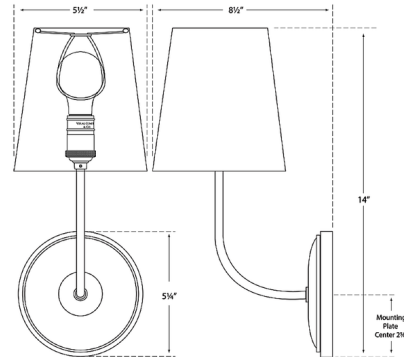

By Visual Comfort Signature

Description

The Vendome Wall Sconce achieves a charming casual look with its thin curved arm and contoured round backplate. The linen or paper shade softens the light, providing a soft diffused glow for your space.

Shown in polished nickel / linen

Specifications

COLOR	Linen
BODY FINISH	Polished Nickel
WATTAGE	40W
DIMMER	Standard 120V
DIMENSIONS	5.5"W x 14"H x 8.5"D
BULB NOT INCLUDED	1 x A19/Medium (E26)/40W/120V Incandescent
OTHER BULB OPTIONS	1 x A19/Medium (E26)/120V LED