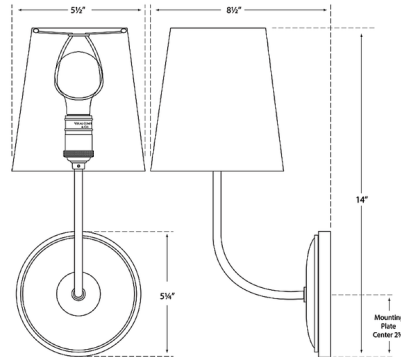

By Visual Comfort Signature

Description

The Vendome Wall Sconce reflects the refined symmetry and balance of Georgian design, interpreted with timeless elegance. Its gently curved arm nods to traditional candlelight forms, while a slender, tapered shade casts a soft, flattering glow throughout your space.

Shown in polished nickel / linen

Specifications

COLOR	Linen
BODY FINISH	Polished Nickel
WATTAGE	40W
DIMMER	Standard 120V
DIMENSIONS	5.5"W x 14"H x 8.5"D
BULB NOT INCLUDED	1 x A19/Medium (E26)/40W/120V Incandescent
OTHER BULB OPTIONS	1 x A19/Medium (E26)/120V LED