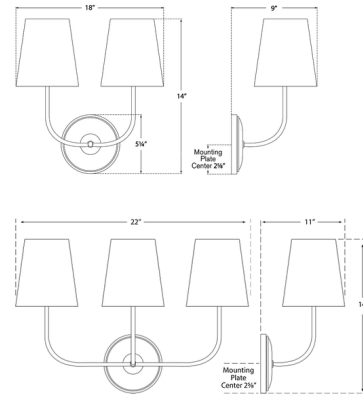

By Visual Comfort Signature

Description

The Vendome Multi Light Wall Sconce reflects the refined symmetry and balance of Georgian design, interpreted with timeless elegance. Its gently curved arms nod to traditional candlelight forms, while slender, tapered shades casts a soft, flattering glow throughout your space.

Shown in polished nickel / linen

Specifications

COLOR Linen
BODY FINISH Polished Nickel
WATTAGE 80W
DIMMER Standard 120V
DIMENSIONS 18"W x 14"H x 9"D
BULB NOT INCLUDED 2 x A19/Medium (E26)/40W/120V Incandescent
OTHER BULB OPTIONS 2 x A19/Medium (E26)/120V LED